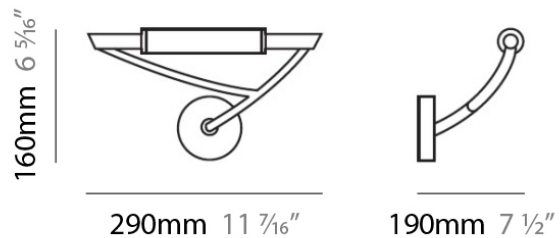

WINGS SURFACE

D83035

GENERAL

Series: Wings _____
Brand: Panzeri _____
Division: Design _____
Mounting Type: Surface _____
Mounting Location: Wall _____
Subcategory: Ambient _____

PHYSICAL

Shape: Abstract _____
Length (mm): 290 _____
Length (in): 11 ½ _____
Height (mm): 160 _____
Height (in): 6 ¼ _____
Extension (mm): 190 _____
Extension (in): 7 ½ _____
Light Distribution: Omnidirectional _____
Weight (kg): 1.23 _____
Weight (lbs): 2.7 _____
Diffuser: Matte White Printed Pyrex _____
Fixture Finish: Chrome _____
Fixture Material: Metal _____

ELECTRICAL

Number of Lamps: 1 _____
Lamp Type: LED Retrofit _____
Lamp Shape: T3 _____
Bulb Included: Bulb Not Included _____
Total Output Wattage (W): 20 _____
Max. Wattage Per Lamp (W): 20 _____
Lamp Base: RSC _____
Input Voltage (V): 120 _____

LED

OPTICAL

RATINGS AND CERTIFICATIONS

Certified By: CSA Certified to UL and CSA Standards _____
IP rating: IP20 _____